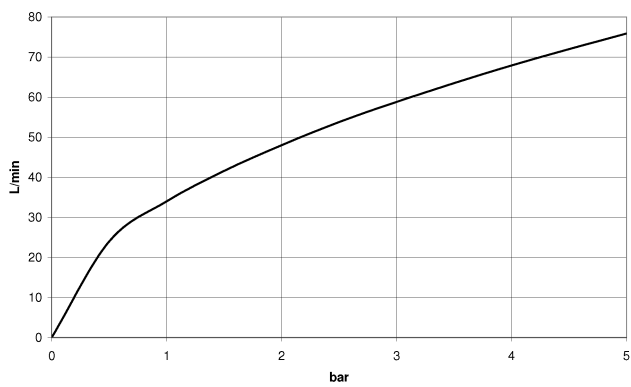

28 450 809

- 3/8" shower outlet
- rosette Ø 60 mm
- 1/2" connection

Intrinsic protection against back flow.

	Dark Chrome	28 450 809-19
	Chrome	28 450 809-00
	Brushed Platinum	28 450 809-06
	Platinum	28 450 809-08
	Brushed Durabronze (23kt Gold)	28 450 809-28
	Brushed Bronze	28 450 809-42
	Brushed Champagne (22kt Gold)	28 450 809-46
	Champagne (22kt Gold)	28 450 809-47
	Brushed Dark Platinum	28 450 809-99

Recommended miscellaneous

- Concealed wall elbow -**
- max. recess depth 163 mm
 - min. recess depth 90 mm

35 085 970 90

28 450 809

mm [inches]

Flow rate chart

Certificates

Belgaqua_22_280_2
7_7.